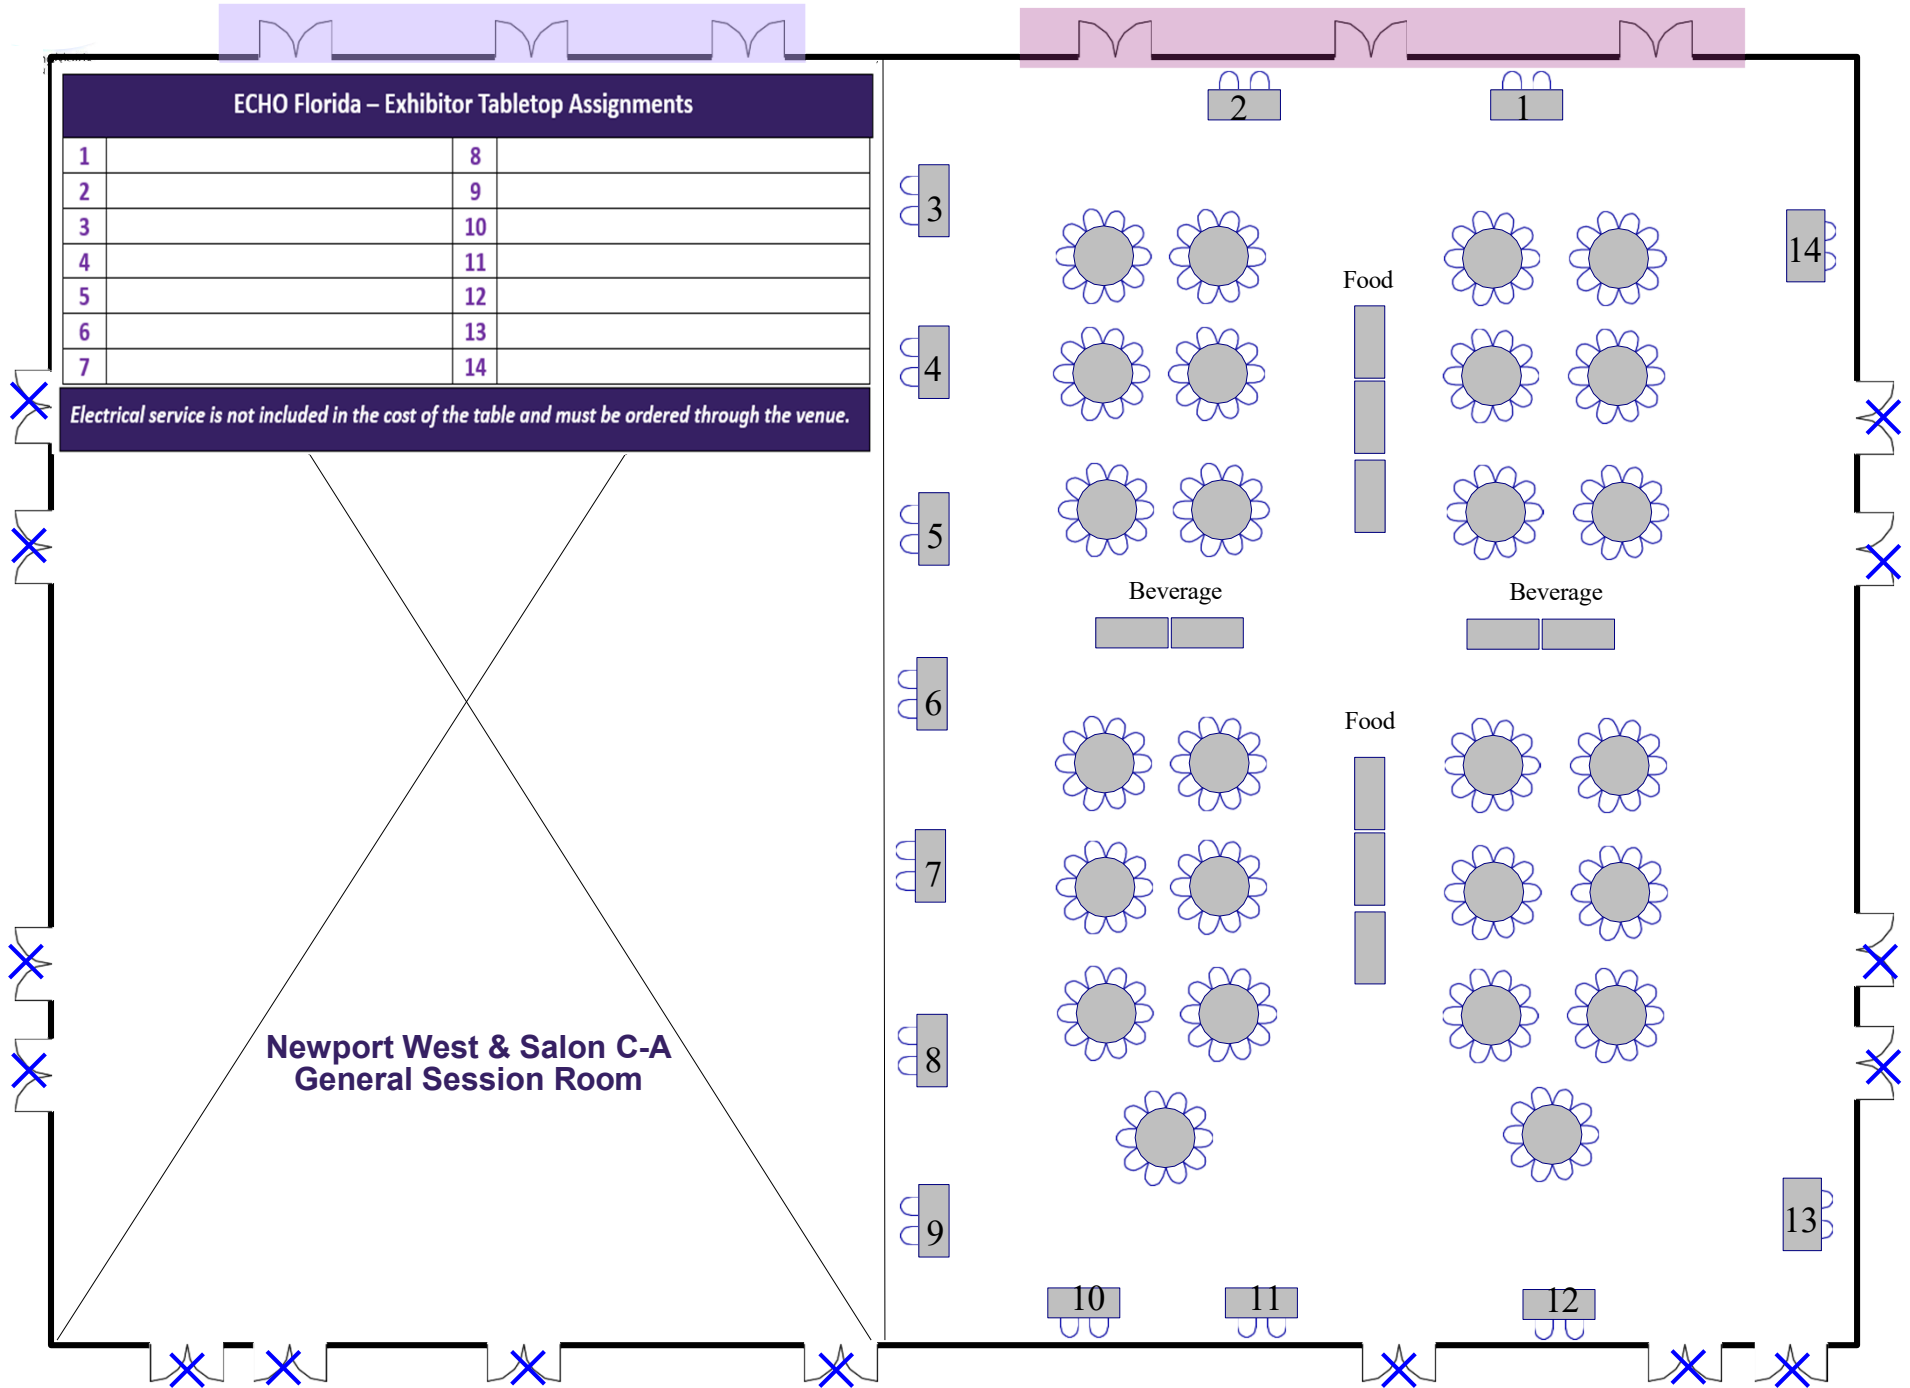

NEWPORT LOBBY - ASE REGISTRATION

Main Entrance/Exit to General Session Room

Newport Ballroom East & Salons D - F
Main Entrance/Exit to TableTop Exhibits

SERVICE CORRIDOR

DISNEY'S YACHT & BEACH CLUB RESORTS

ECHO FLORIDA™

April 5-7, 2025

Disney's Yacht & Beach Club Resort
Walt Disney World® Resort - Lake Buena Vista, FL