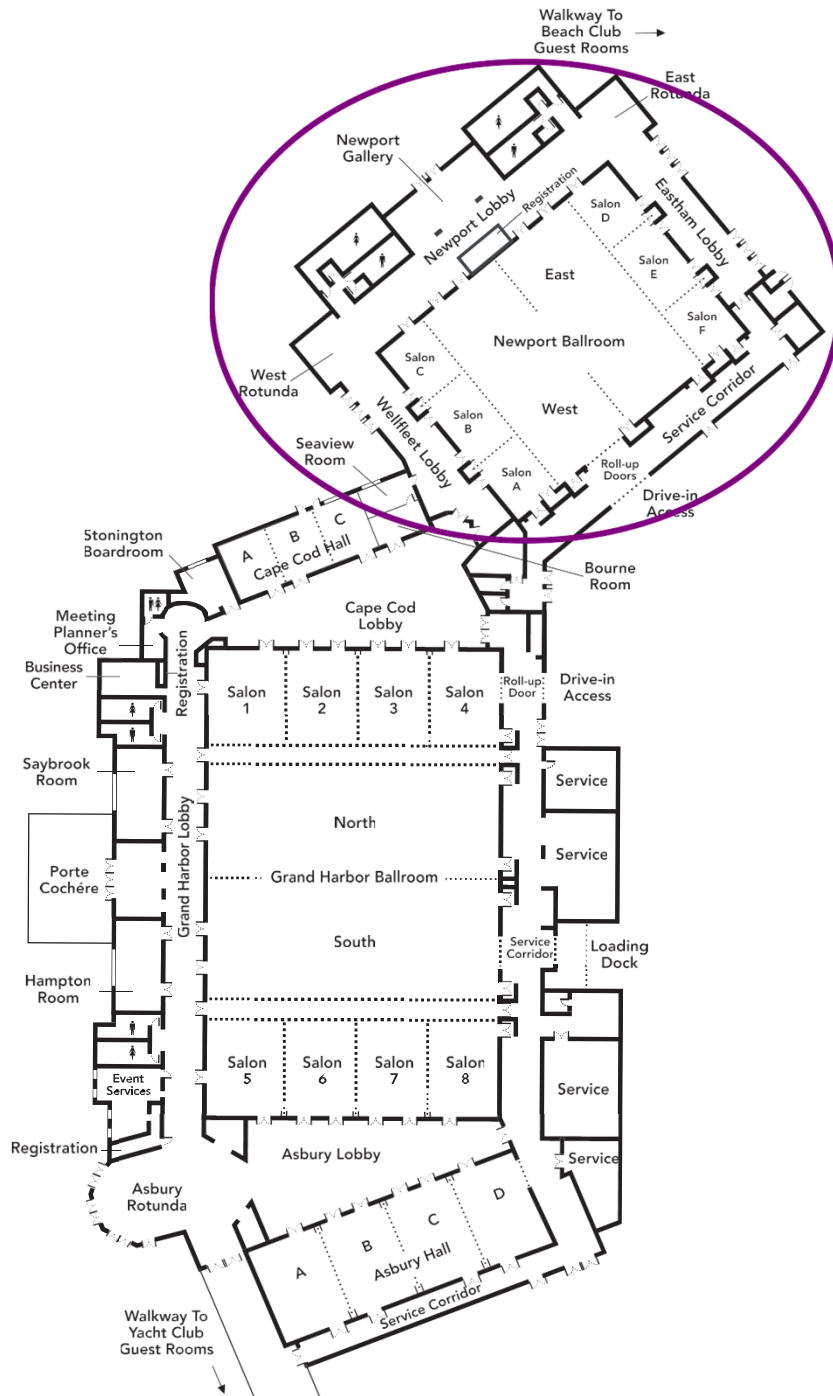

NEWPORT LOBBY - ASE REGISTRATION

Main Entrance/Exit to General Session Room

Newport Ballroom East & Salons D - F
Main Entrance/Exit to TableTop Exhibits

SERVICE CORRIDOR

DISNEY'S YACHT & BEACH CLUB RESORTS

ECHO FLORIDA™

April 5-7, 2025

Disney's Yacht & Beach Club Resort
Walt Disney World® Resort - Lake Buena Vista, FL