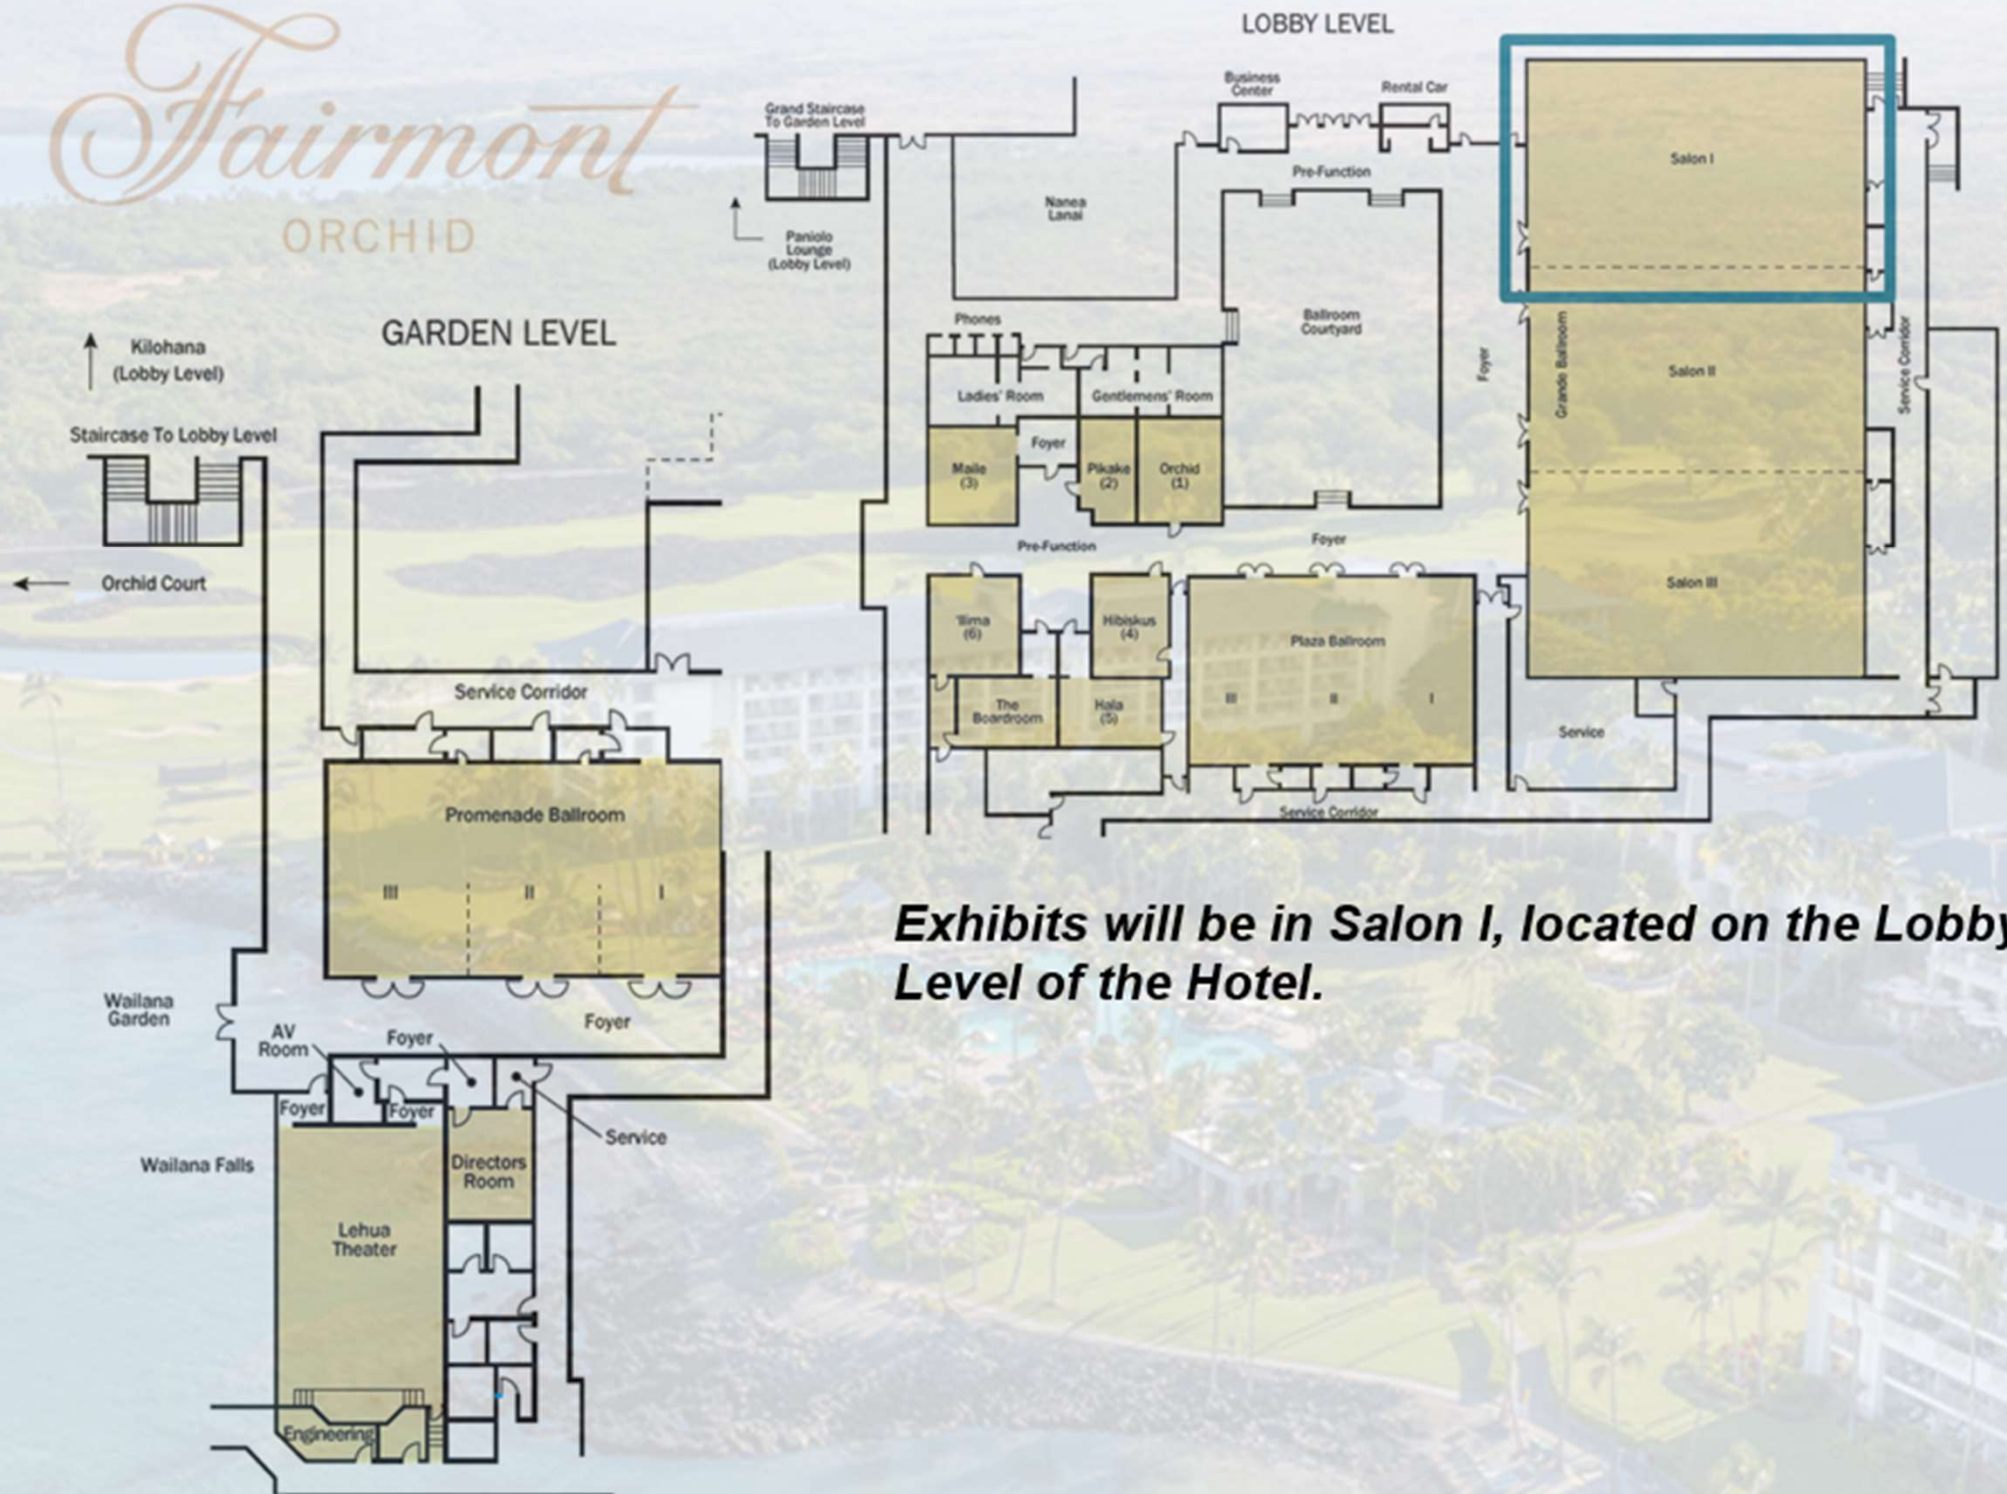

ECHO HAWAII™

January 20–23, 2025

Fairmont Orchid
Kohala Coast, Big Island

1		6	GE
2	narnar	7	
3		8	Alnylam Pharma.
4		9	
5	Bracco Diagnostics	10	Piccolo Health

Salon I – Entrance
to Tabletop Exhibits

2 Feet

Double-Sided Buffet Tables

Fairmont

ORCHID

Exhibits will be in Salon I, located on the Lobby Level of the Hotel.