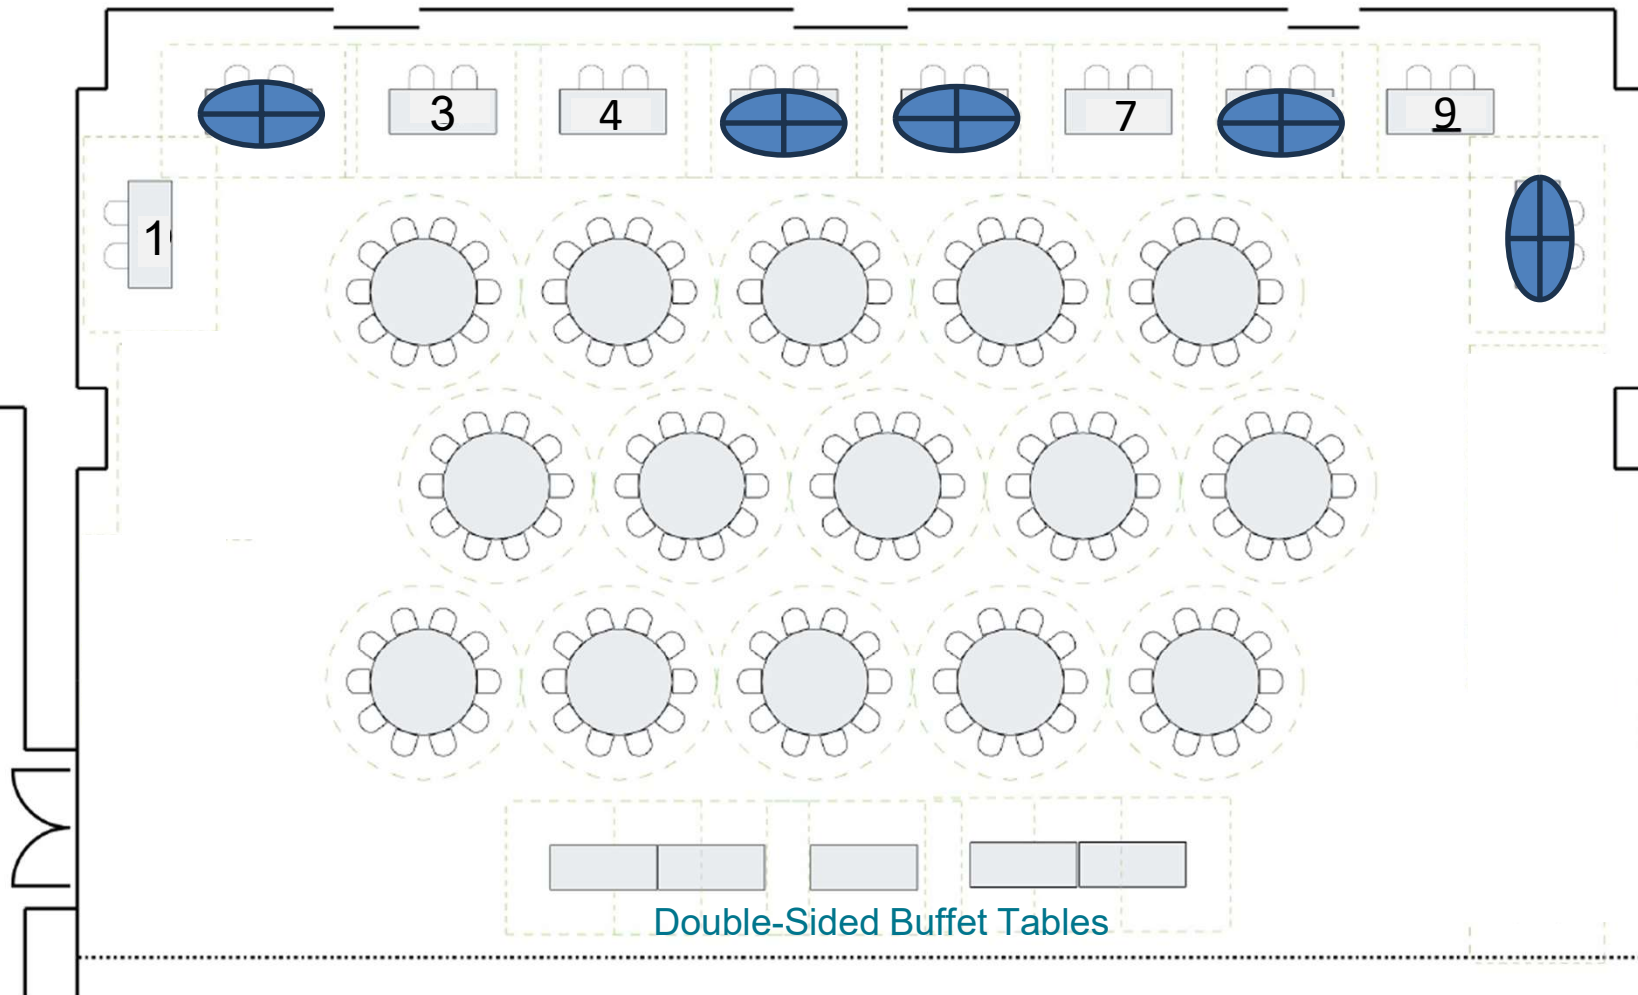

ECHO HAWAII™

January 20–23, 2025

Fairmont Orchid
Kohala Coast, Big Island

1		6	GE
2	narnar	7	
3		8	Alnylam Pharma.
4		9	
5	Bracco Diagnostics	10	Piccolo Health

Salon I – Entrance
to Tabletop Exhibits

2 Feet

Double-Sided Buffet Tables

Fairmont

ORCHID

Exhibits will be in Salon I, located on the Lobby Level of the Hotel.