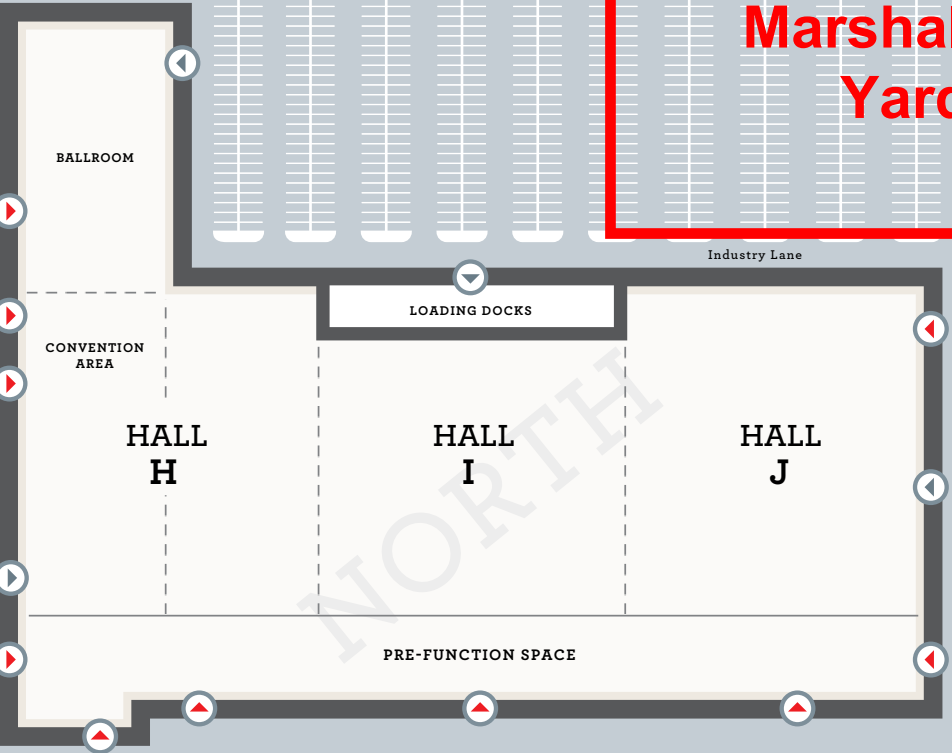

HWY 409

To HWY 401 (E)
HWY 27 (N)
HWY 409

Future
To Belfield Road

**Marshalling
Yard**

Future Parking

HWY 27

**Attendee
Parking**

WATER
TOWER

**Exhibitor
Parking**

EXHIBITOR PARKING

- Parking is currently free of charge.
- Exhibitor Parking is located on the East side of the South Building.
- For the convenience of our Attendees, we ask all Exhibitors to please use this parking lot for the duration of move-in, show days and move-out.
- There is an Exhibitor Exhibit Floor Entrance on the East side as well.
- Thank you for your cooperation.

FABTECH
CANADA

South Building
Halls A - E

Theatre

Handicap
Parking

CANWELD
Conference

Reserved
Parking

CITY VIEW DRIVE

Electronic
Sign Board