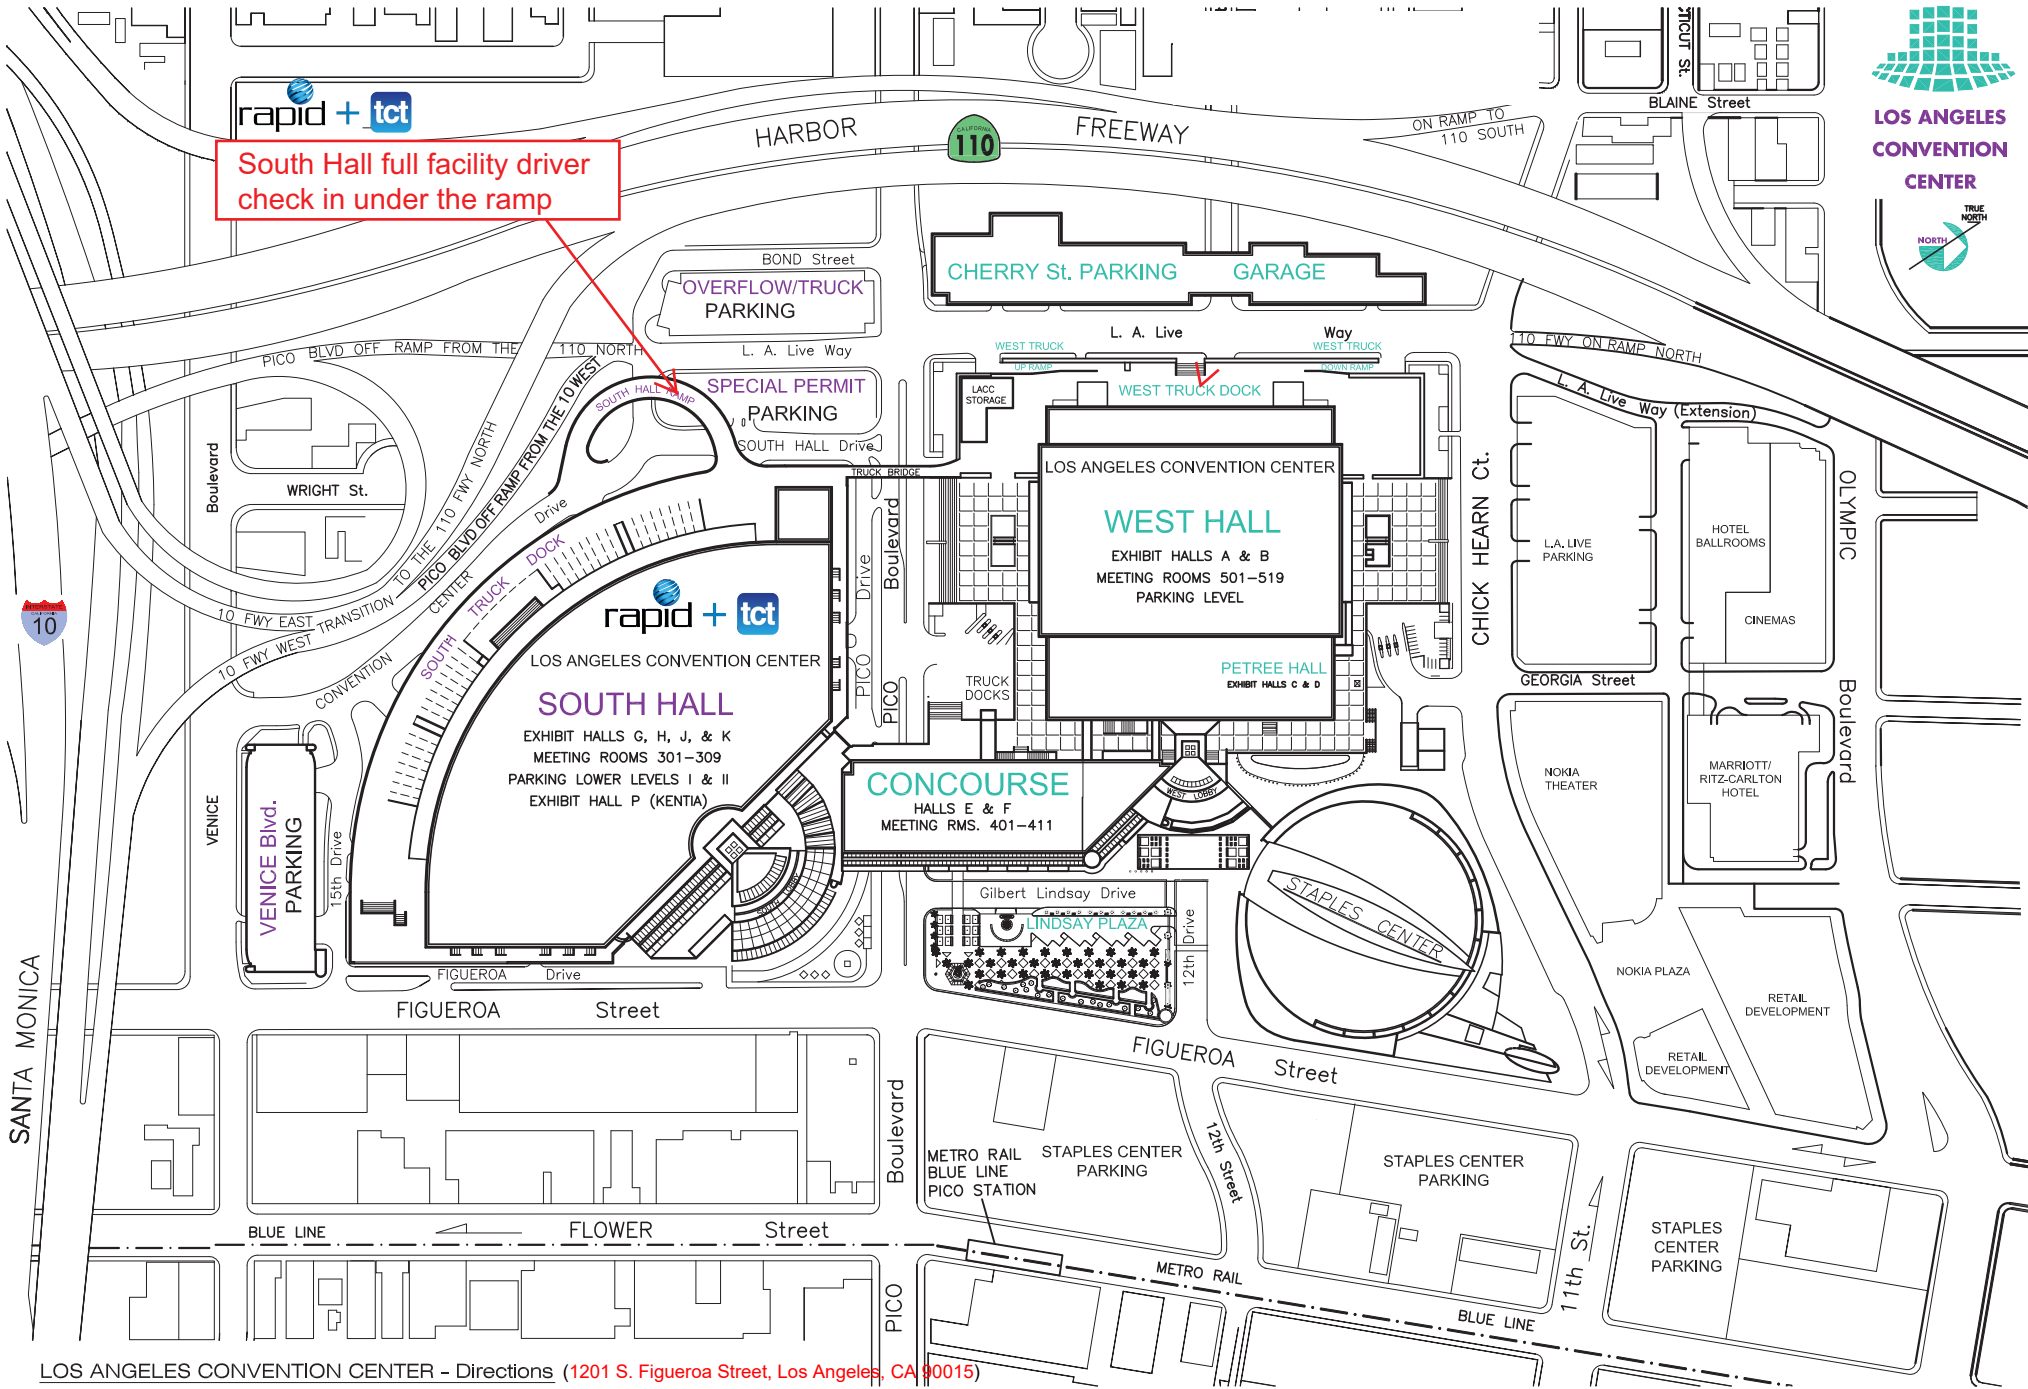

LOS ANGELES CONVENTION CENTER

South Hall full facility driver check in under the ramp

LOS ANGELES CONVENTION CENTER - Directions (1201 S. Figueroa Street, Los Angeles, CA 90015)

- From 110 North/10 West** - Exit at Pico Blvd. offramp onto L. A. Live Way. **South Hall**- Turn right at Pico Blvd. (2nd signal) and right at South Hall Dr. (first street on right). **West Hall**- straight ahead.
- From 110 South** - Exit on Olympic Blvd. offramp. Turn left on to Blaine (one way), stay in second lane from left. Turn left on 11th St (stay right). Go under Fwy. Turn right on L. A. Live Way. **West Hall**- Turn left at first signal (12th St.). **South Hall**- Turn left on Pico Blvd. (2nd signal) (stay in 2nd lane from left to turn left). Immediately turn right on South Hall Dr.
- From 10 East**- Exit on Grand Ave. Turn left onto Olive St. **South Hall**- Turn left on Venice Blvd. Go to Convention Center Dr and turn right. **West Hall**- Turn left on Pico Blvd. Turn right on L. A. Live Way.